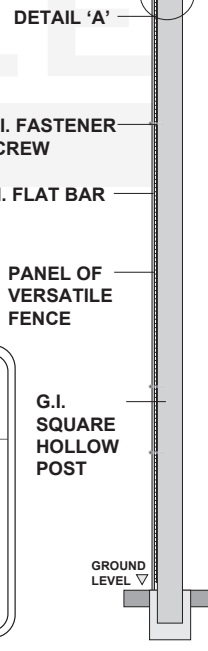

VERSATILE FENCE™ **INSTALLATION S-SERIES**

FRONT VIEW

**END POST
DETAIL 'B'**

**INTERMEDIATE POST
DETAIL 'C'**

SIDE VIEW

REMARK:
The diagram beside shows a typical assembly on a G.I. square hollow post fastened together with a pair of G.I. fastener screw.