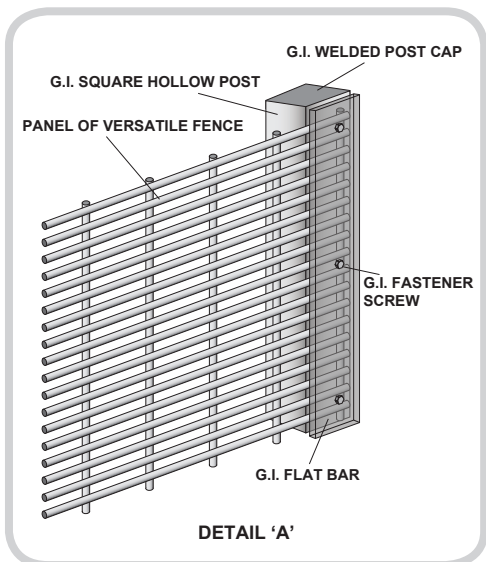

VERSATILE FENCE™ **INSTALLATION S-SERIES**

FRONT VIEW

**END POST
DETAIL 'B'**

**INTERMEDIATE POST
DETAIL 'C'**

SIDE VIEW

REMARK:
The diagram beside shows a typical assembly on a G.I. square hollow post fastened together with a pair of G.I. fastener screw.

Different installation methods can also be based on architect design.

It is advisable to install the post and versatile fence at the same time to avoid potential problem of screw fastening issue at later stage.