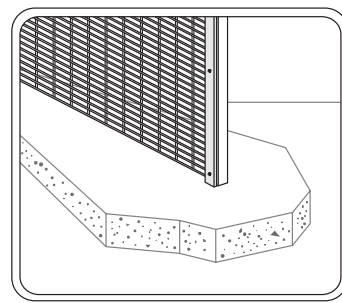

VERSATILE FENCE™ **INSTALLATION S-SERIES**

FRONT VIEW

**END POST
DETAIL 'B'**

**INTERMEDIATE POST
DETAIL 'C'**

SIDE VIEW

REMARK:
The diagram beside shows a typical assembly on a G.I. square hollow post fastened together with a pair of G.I. fastener screw.

Different installation methods can also be based on architect design.

It is advisable to install the post and versatile fence at the same time to avoid potential problem of screw fastening issue at later stage.