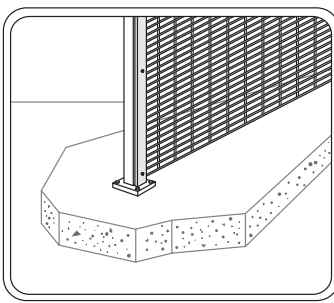

VERSATILE FENCE™ **INSTALLATION S-SERIES**

FRONT VIEW

**END POST
DETAIL 'B'**

**INTERMEDIATE POST
DETAIL 'C'**

SIDE VIEW

REMARK:
The diagram beside shows a typical assembly on a G.I. square hollow post fastened together with a pair of G.I. fastener screw.

Different installation methods can also be based on architect design.

It is advisable to install the post and versatile fence at the same time to avoid potential problem of screw fastening issue at later stage.