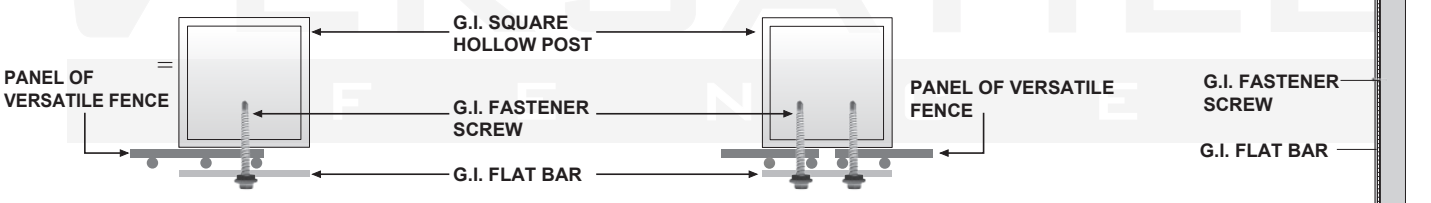

VERSATILE FENCE™ **INSTALLATION S-SERIES**

FRONT VIEW

**END POST
DETAIL 'B'**

**INTERMEDIATE POST
DETAIL 'C'**

SIDE VIEW

REMARK:
The diagram beside shows a typical assembly on a G.I. square hollow post fastened together with a pair of G.I. fastener screw.

Different installation methods can also be based on architect design.

It is advisable to install the post and versatile fence at the same time to avoid potential problem of screw fastening issue at later stage.