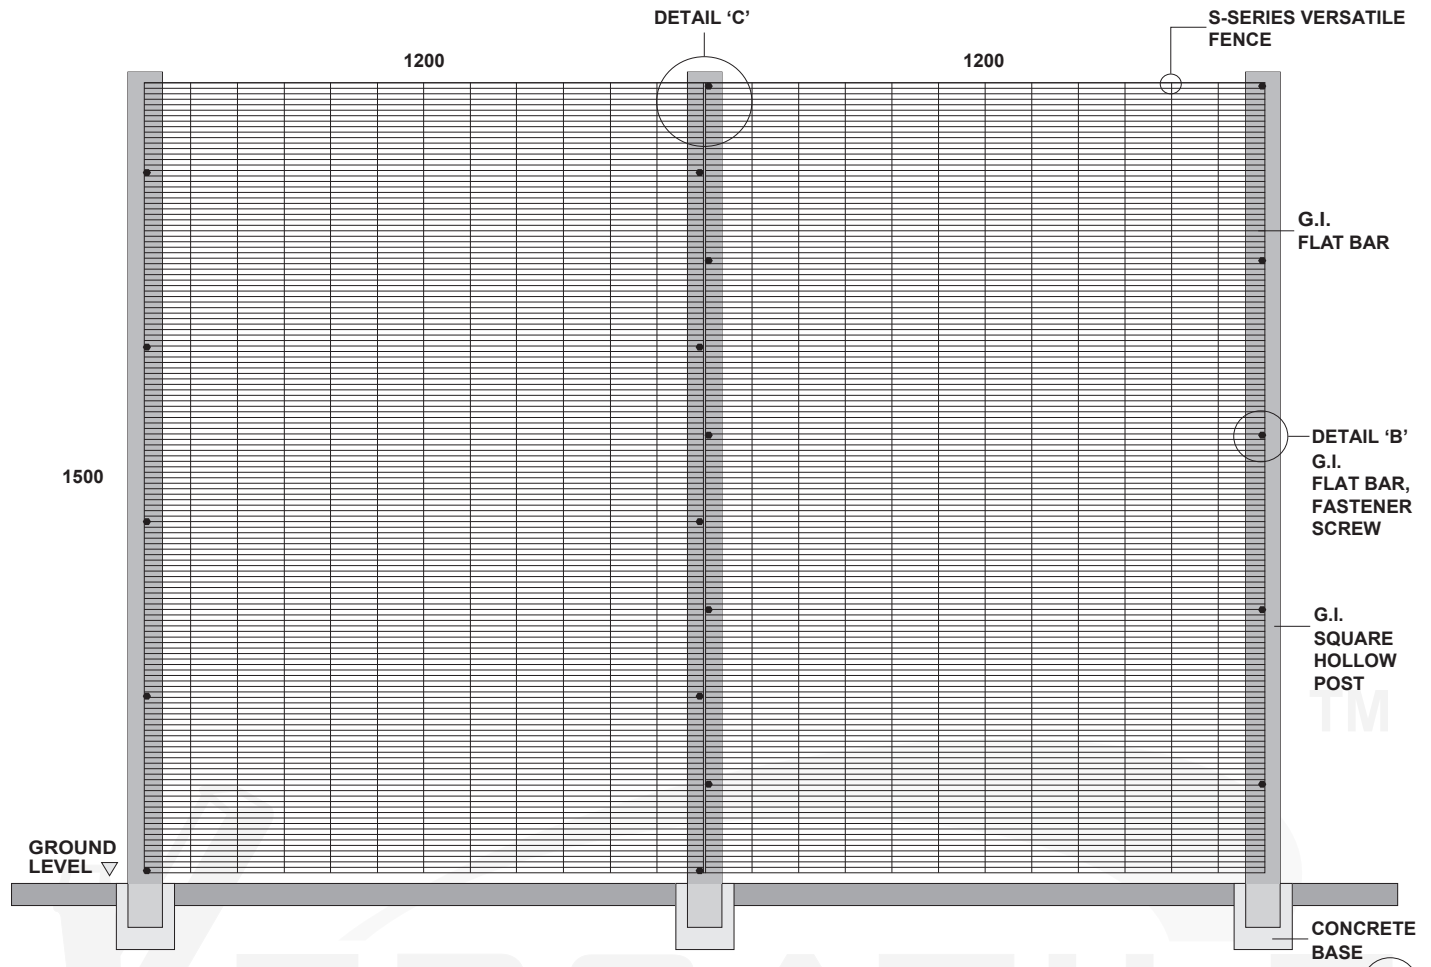

VERSATILE FENCE™ **INSTALLATION S-SERIES**

FRONT VIEW

**END POST
DETAIL 'B'**

**INTERMEDIATE POST
DETAIL 'C'**

SIDE VIEW

REMARK:
The diagram beside shows a typical assembly on a G.I. square hollow post fastened together with a pair of G.I. fastener screw.

Different installation methods can also be based on architect design.

It is advisable to install the post and versatile fence at the same time to avoid potential problem of screw fastening issue at later stage.